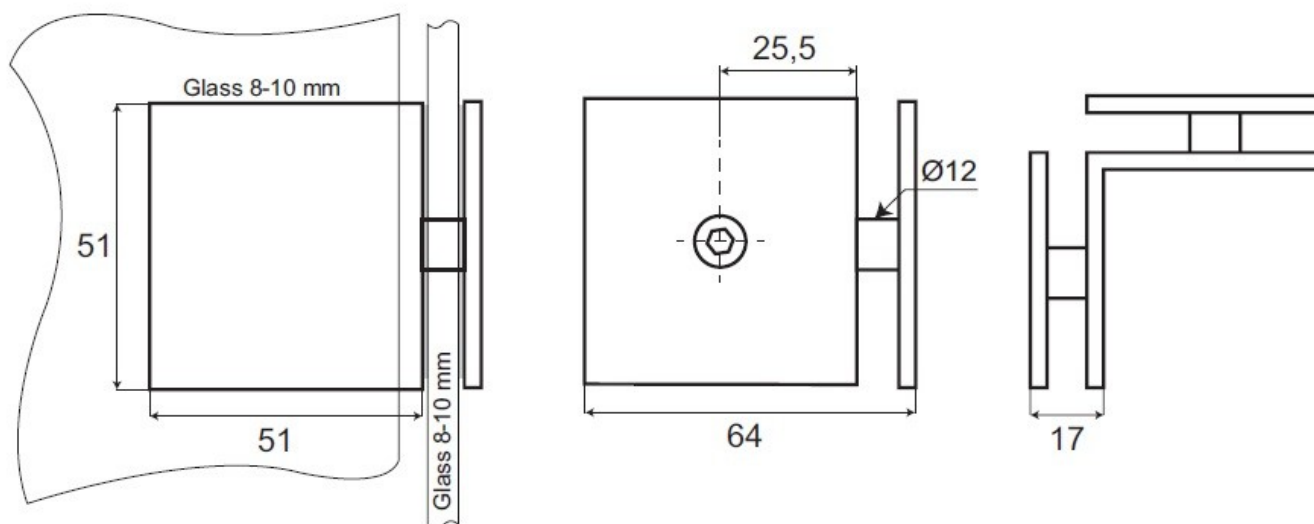

PRODUCT SHEET

Description:

Glass Clamp "Bern", 90DG, CPL, Glass/Glass, 51x51x17mm, Square Corners, 8-10mm Glass, Glass Mounted By \varnothing 12mm, Drilling, Brass Material

Item number:

15.23.690-1

Units	Box	Carton	HS Code	Barcode
Pcs.	1	20	8302419000	
				5704866447102